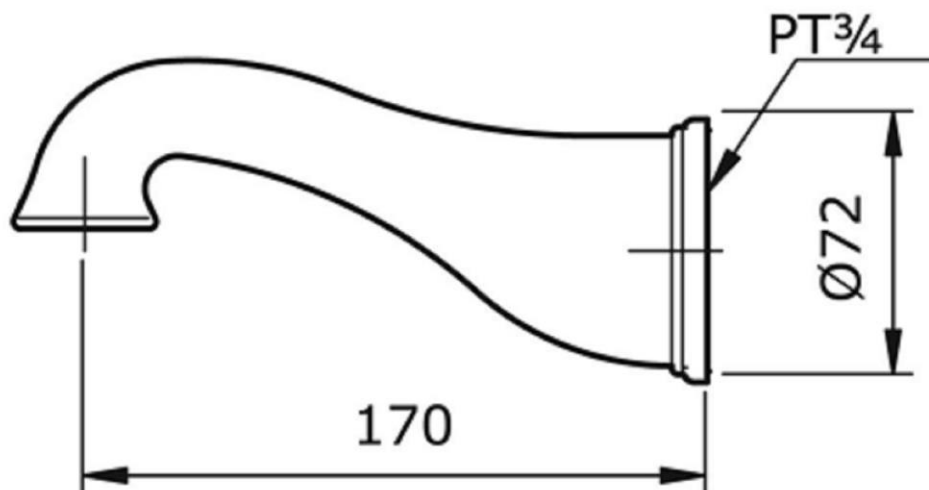

TOTO

TX418S

Bath Spout Available: TX418SV1

Min Water Pressure: 0.05 MPa

Max Water Pressure: 0.75 MPa

Flow Rate: 51 Lpm

TECHNICAL SPECIFICATION

Copyright © W. ATELIER PTE. LTD., All rights reserved.