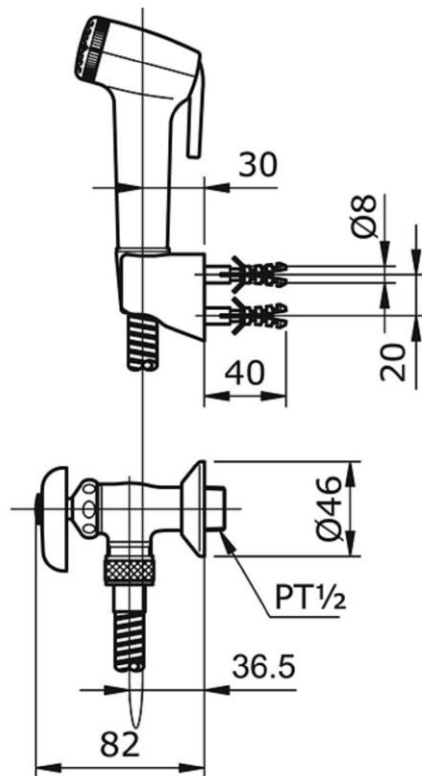

TECHNICAL SPECIFICATION

Copyright © W. ATELIER PTE. LTD., All rights reserved.

All photos and specification in this brochure are only for illustration and do not necessarily represent the final standard specification. Manufacturer reserve the rights to make further improvements and changes, where appropriate during design development. Therefore, they shall not form part of an offer or contract.