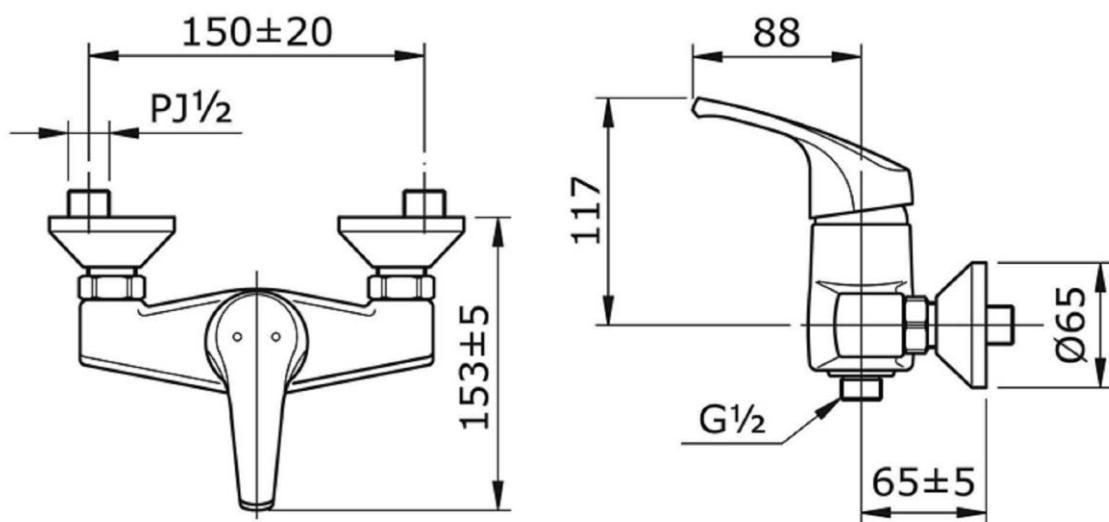

TOTO

TX401SBV2

Single Lever Shower Mixer

TECHNICAL SPECIFICATION

Copyright © W. ATELIER PTE. LTD., All rights reserved.

All photos and specification in this brochure are only for illustration and do not necessarily represent the final standard specification. Manufacturer reserve the rights to make further improvements and changes, where appropriate during design development. Therefore, they shall not form part of an offer or contract.