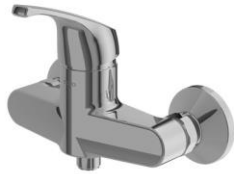

# TOTO

TX401SBV2

Single Lever Shower Mixer