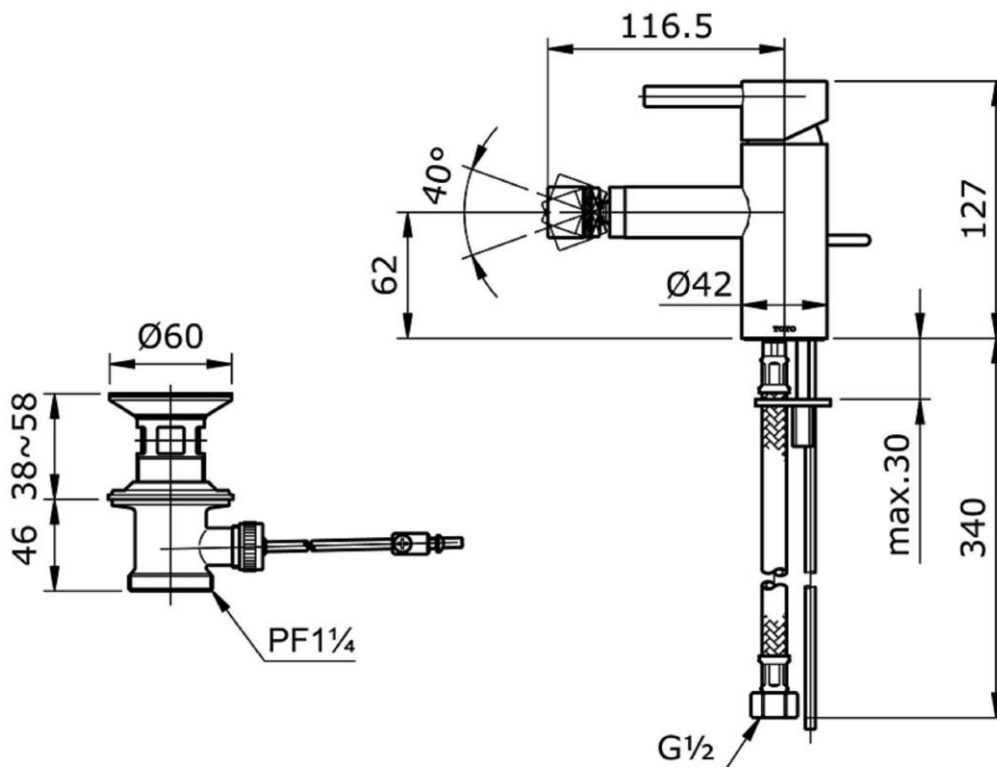

TOTO

TX303BESBR

Min Water Pressure: 0.05 MPa
Max Water Pressure: 0.75 MPa
Flow Rate: 7 Lpm

TECHNICAL SPECIFICATION

Copyright © W. ATELIER PTE. LTD., All rights reserved.

All photos and specification in this brochure are only for illustration and do not necessarily represent the final standard specification. Manufacturer reserve the rights to make further improvements and changes, where appropriate during design development. Therefore, they shall not form part of an offer or contract.