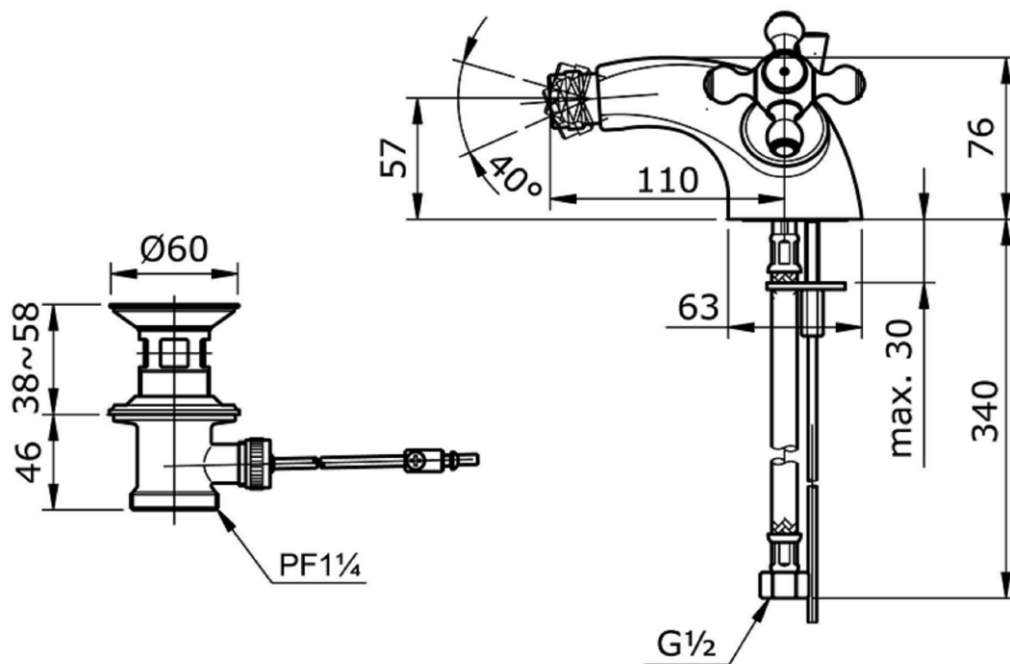

TECHNICAL SPECIFICATION

Copyright © W. ATELIER PTE. LTD., All rights reserved.

All photos and specification in this brochure are only for illustration and do not necessarily represent the final standard specification. Manufacturer reserve the rights to make further improvements and changes, where appropriate during design development. Therefore, they shall not form part of an offer or contract.