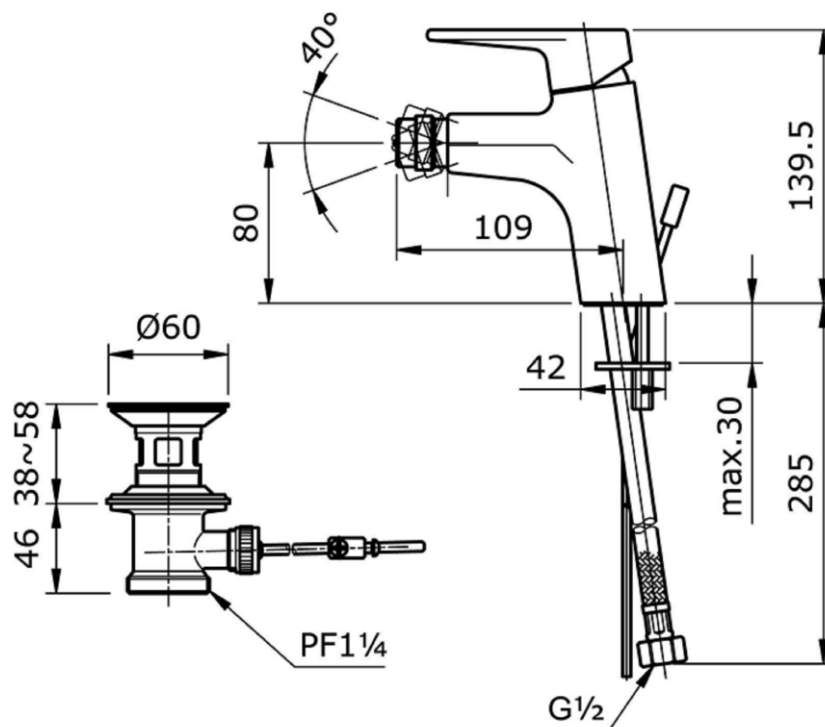

TOTO

TX301BJ

Min Water Pressure: 0.05 MPa
Max Water Pressure: 0.75 MPa
Flow Rate: 7 Lpm

TECHNICAL SPECIFICATION

Copyright © W. ATELIER PTE. LTD., All rights reserved.

All photos and specification in this brochure are only for illustration and do not necessarily represent the final standard specification. Manufacturer reserve the rights to make further improvements and changes, where appropriate during design development. Therefore, they shall not form part of an offer or contract.