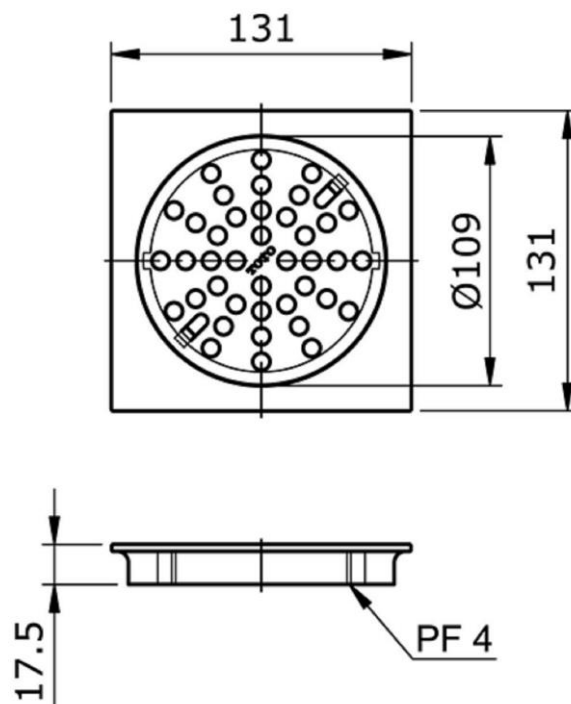

TOTO

TX1C

Floor Drain With Mosquito Trap

TECHNICAL SPECIFICATION

Copyright © W. ATELIER PTE. LTD., All rights reserved.

All photos and specification in this brochure are only for illustration and do not necessarily represent the final standard specification. Manufacturer reserve the rights to make further improvements and changes, where appropriate during design development. Therefore, they shall not form part of an offer or contract.