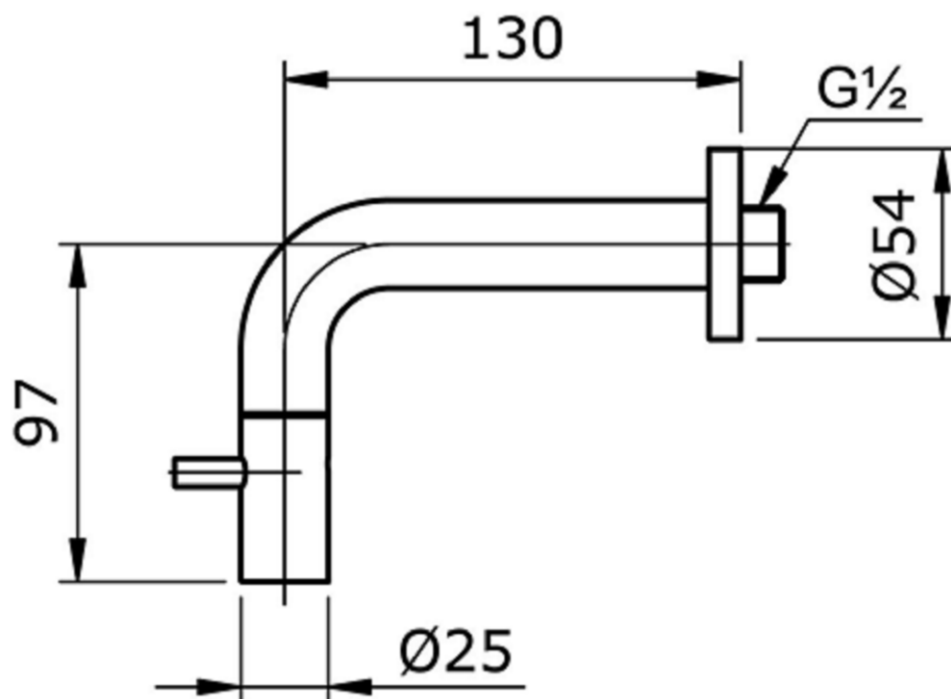

TOTO

TX133L

Lavatory Faucet Available: TX133LV1

Min Water Pressure: 0.05 MPa

Max Water Pressure: 0.75 MPa

Flow Rate: 5 Lpm

TECHNICAL SPECIFICATION

Copyright © W. ATELIER PTE. LTD., All rights reserved.