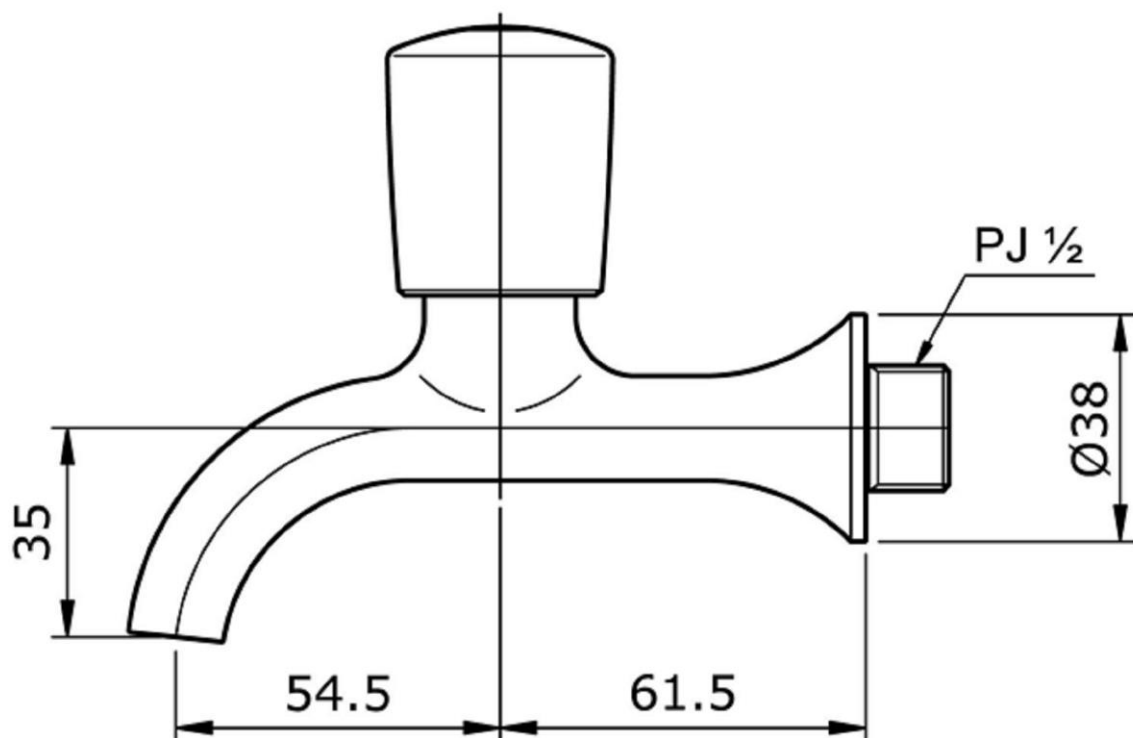

TOTO

TX130L

Sink Tap

Min Water Pressure: 0.05 MPa

Max Water Pressure: 0.75 MPa

Flow Rate: 7 Lpm

TECHNICAL SPECIFICATION

Copyright © W. ATELIER PTE. LTD., All rights reserved.

All photos and specification in this brochure are only for illustration and do not necessarily represent the final standard specification. Manufacturer reserve the rights to make further improvements and changes, where appropriate during design development. Therefore, they shall not form part of an offer or contract.