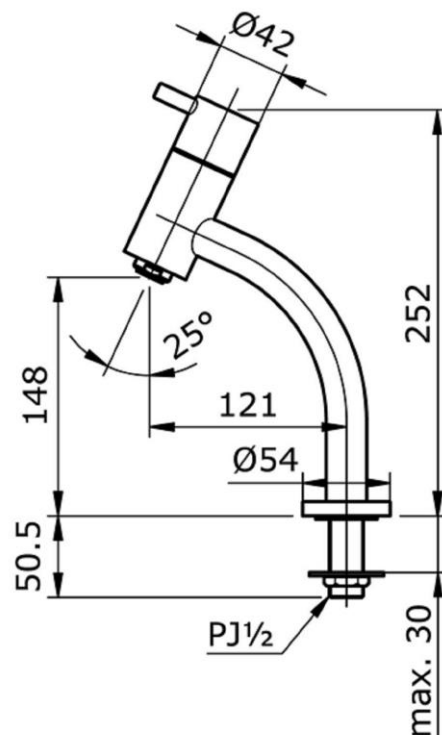

TOTO

TX125LESV1

Extended Lavatory Faucet

Min Water Pressure: 0.05 MPa
Max Water Pressure: 0.75 MPa
Flow Rate: 7 Lpm

TECHNICAL SPECIFICATION

Copyright © W. ATELIER PTE. LTD., All rights reserved.

All photos and specification in this brochure are only for illustration and do not necessarily represent the final standard specification. Manufacturer reserve the rights to make further improvements and changes, where appropriate during design development. Therefore, they shall not form part of an offer or contract.