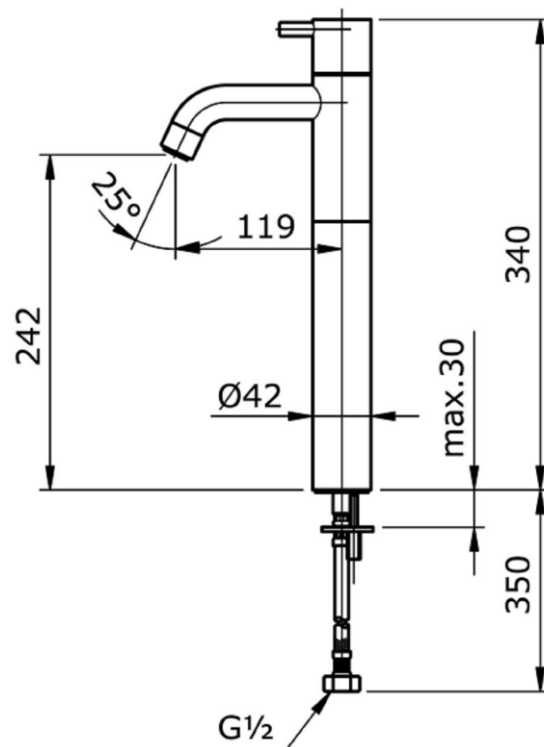

TOTO

TX123LESN

Extended Lavatory Faucet

Min Water Pressure: 0.05 MPa
Max Water Pressure: 0.75 MPa
Flow Rate: 7 Lpm

TECHNICAL SPECIFICATION

Copyright © W. ATELIER PTE. LTD., All rights reserved.

All photos and specification in this brochure are only for illustration and do not necessarily represent the final standard specification. Manufacturer reserve the rights to make further improvements and changes, where appropriate during design development. Therefore, they shall not form part of an offer or contract.