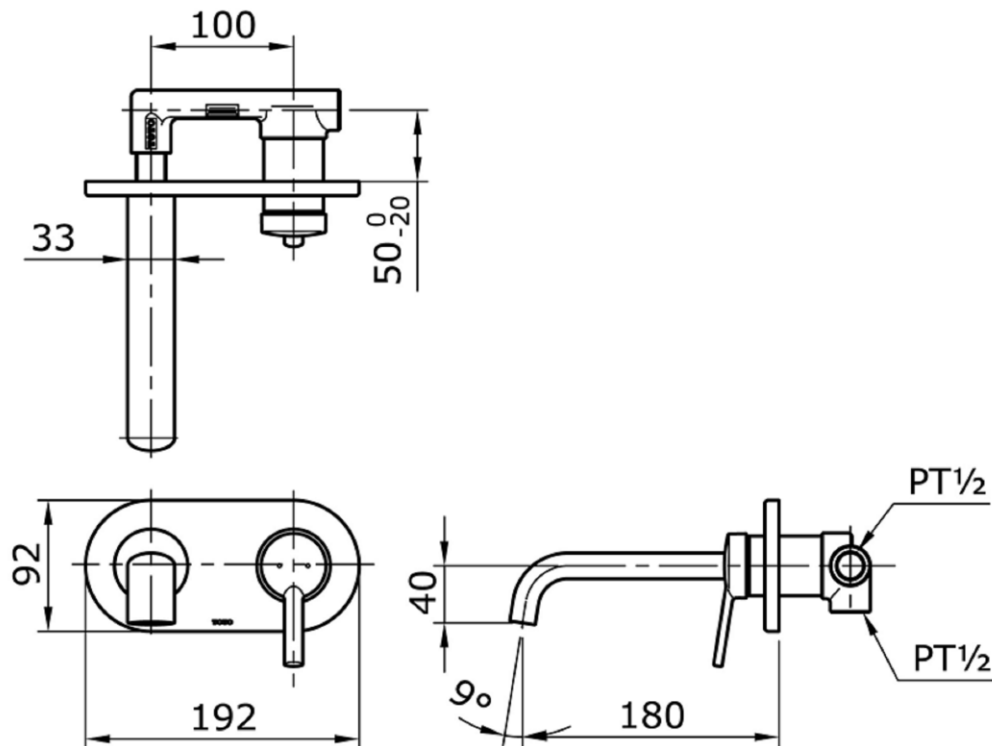

TOTO

TX120LV

Single Lever Wall Type Lavatory Faucet

Min Water Pressure: 0.05 MPa

Max Water Pressure: 0.75 MPa

Flow Rate: 5 Lpm

TECHNICAL SPECIFICATION

Copyright © W. ATELIER PTE. LTD., All rights reserved.