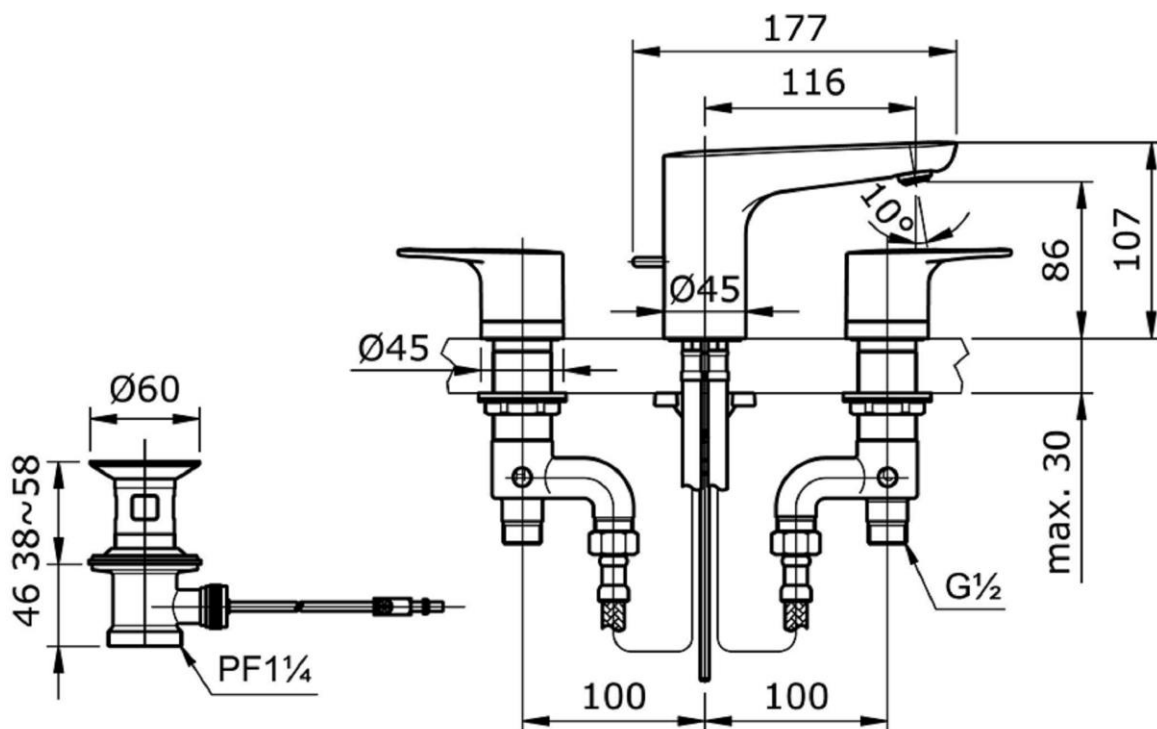

TOTO

TX119LRR

8" Lavatory Faucet With 1 ¼" Pop-Up Waste

Min Water Pressure: 0.05 MPa
Max Water Pressure: 0.75 MPa
Flow Rate: 5 Lpm

TECHNICAL SPECIFICATION

Copyright © W. ATELIER PTE. LTD., All rights reserved.