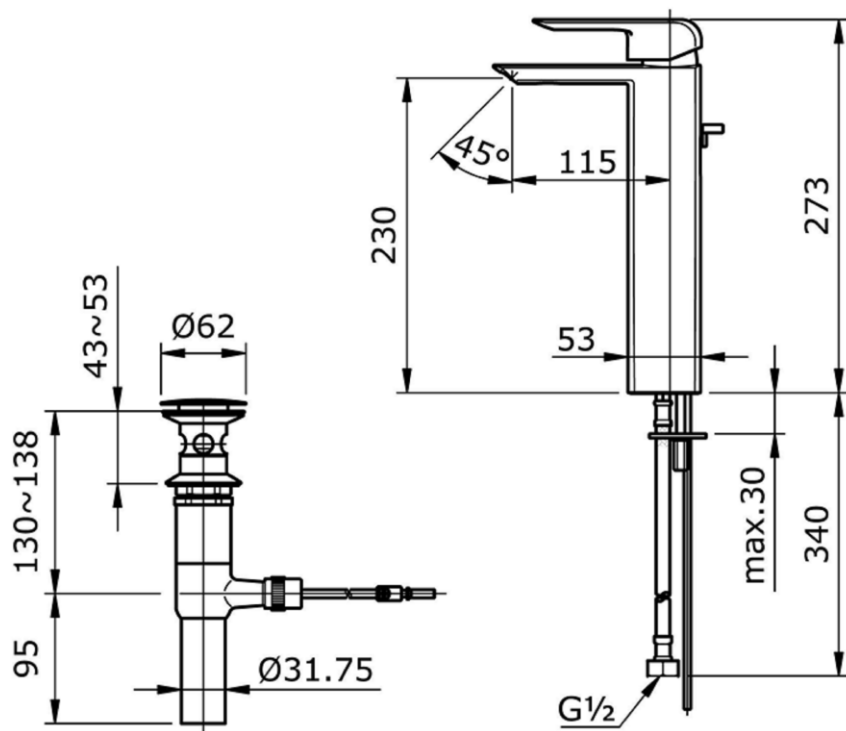

TOTO

TX116LKBR

Extended Single Lever Lavatory Faucet
With 1" Pop-Up Waste

Available: TX116LKV4BR

Min Water Pressure: 0.05 MPa
Max Water Pressure: 0.75 MPa
Flow Rate: 7 Lpm

TECHNICAL SPECIFICATION

Copyright © W. ATELIER PTE. LTD., All rights reserved.

All photos and specification in this brochure are only for illustration and do not necessarily represent the final standard specification. Manufacturer reserve the rights to make further improvements and changes, where appropriate during design development. Therefore, they shall not form part of an offer or contract.