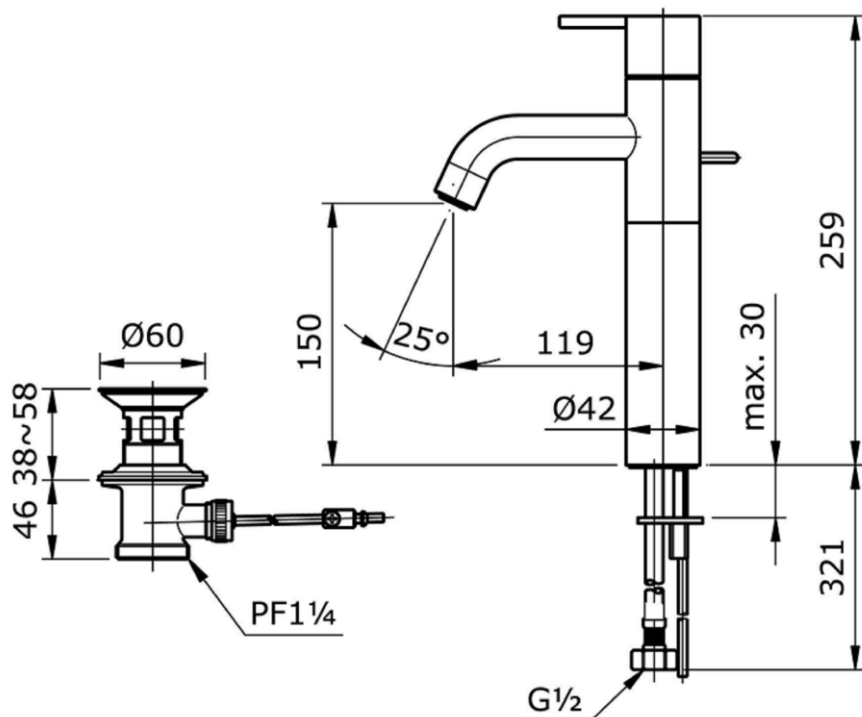

TOTO

TX116LEV4N

Extended Single Lever Lavatory Faucet
With 1 1/4" Pop-Up Waste

Min Water Pressure: 0.05 MPa
Max Water Pressure: 0.75 MPa
Flow Rate: 7 Lpm

TECHNICAL SPECIFICATION

Copyright © W. ATELIER PTE. LTD., All rights reserved.