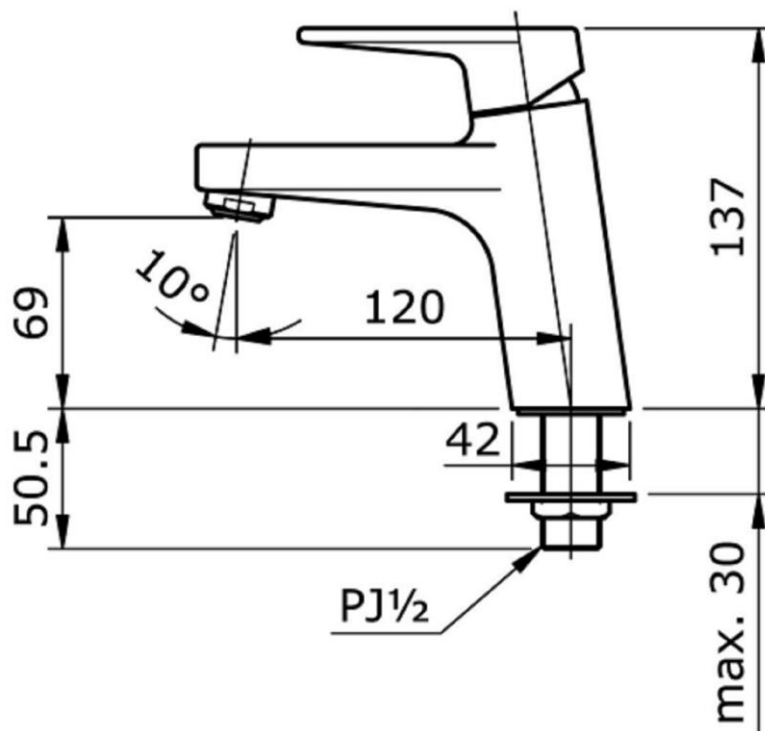

TOTO

TX109LJ

Single Lever Lavatory Faucet

Min Water Pressure: 0.05 MPa

Max Water Pressure: 0.75 MPa

Flow Rate: 7 Lpm

TECHNICAL SPECIFICATION

Copyright © W. ATELIER PTE. LTD., All rights reserved.