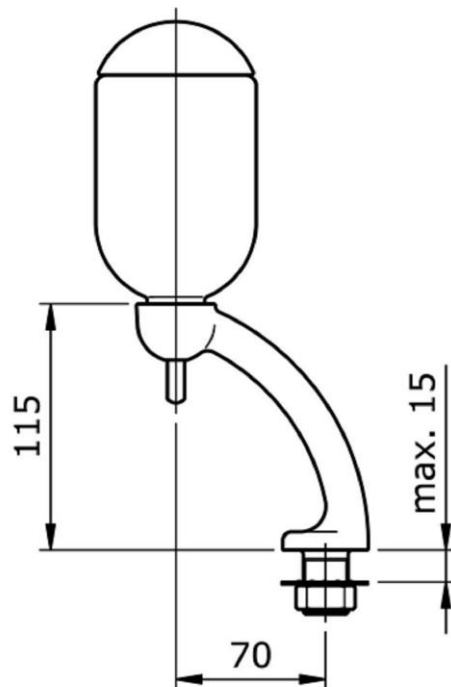

TOTO

TS126AR

Deck Type Liquid Soap Dispenser

TECHNICAL SPECIFICATION

Copyright © W. ATELIER PTE. LTD., All rights reserved.

All photos and specification in this brochure are only for illustration and do not necessarily represent the final standard specification. Manufacturer reserve the rights to make further improvements and changes, where appropriate during design development. Therefore, they shall not form part of an offer or contract.