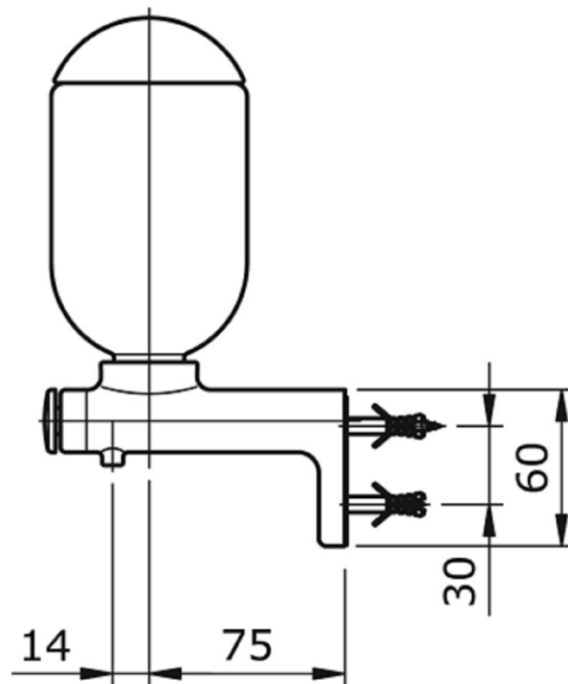

TOTO

TS125R

Wall Hung Liquid Soap Dispenser

TECHNICAL SPECIFICATION

Copyright © W. ATELIER PTE. LTD., All rights reserved.

All photos and specification in this brochure are only for illustration and do not necessarily represent the final standard specification. Manufacturer reserve the rights to make further improvements and changes, where appropriate during design development. Therefore, they shall not form part of an offer or contract.