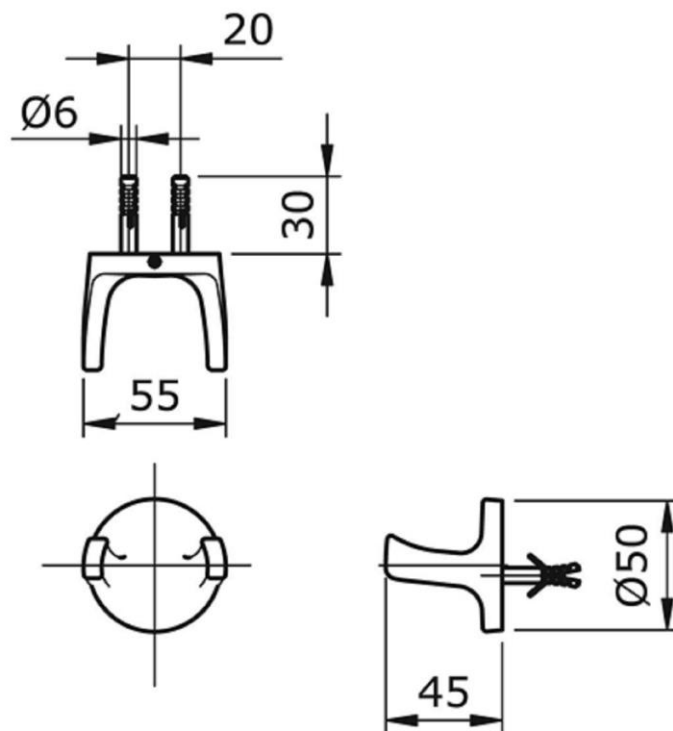

TOTO

TS118WSB

Double Robe Hook

TECHNICAL SPECIFICATION

Copyright © W. ATELIER PTE. LTD., All rights reserved.

All photos and specification in this brochure are only for illustration and do not necessarily represent the final standard specification. Manufacturer reserve the rights to make further improvements and changes, where appropriate during design development. Therefore, they shall not form part of an offer or contract.