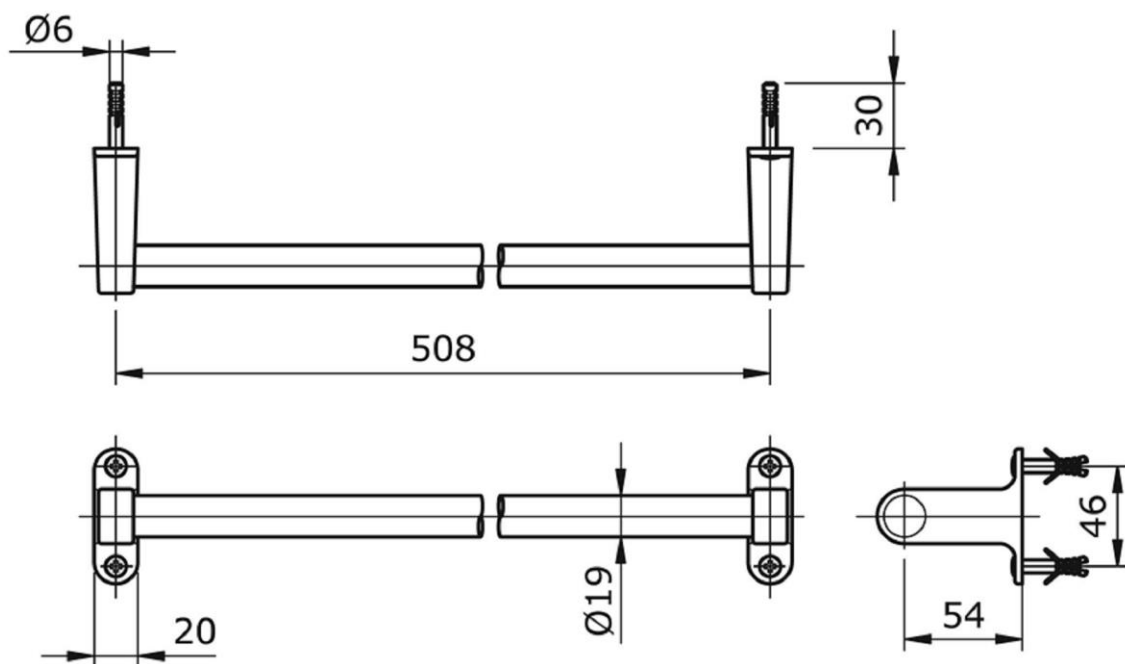

TOTO

TS113A2

Towel Bar

TECHNICAL SPECIFICATION

Copyright © W. ATELIER PTE. LTD., All rights reserved.

All photos and specification in this brochure are only for illustration and do not necessarily represent the final standard specification. Manufacturer reserve the rights to make further improvements and changes, where appropriate during design development. Therefore, they shall not form part of an offer or contract.