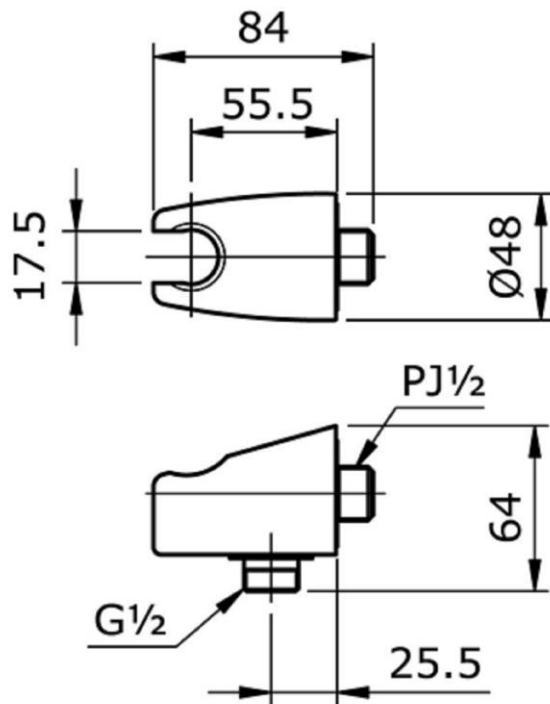

TOTO

TS11034V1

Wall Outlet with Hanger

TECHNICAL SPECIFICATION

Copyright © W. ATELIER PTE. LTD., All rights reserved.

All photos and specification in this brochure are only for illustration and do not necessarily represent the final standard specification. Manufacturer reserve the rights to make further improvements and changes, where appropriate during design development. Therefore, they shall not form part of an offer or contract.