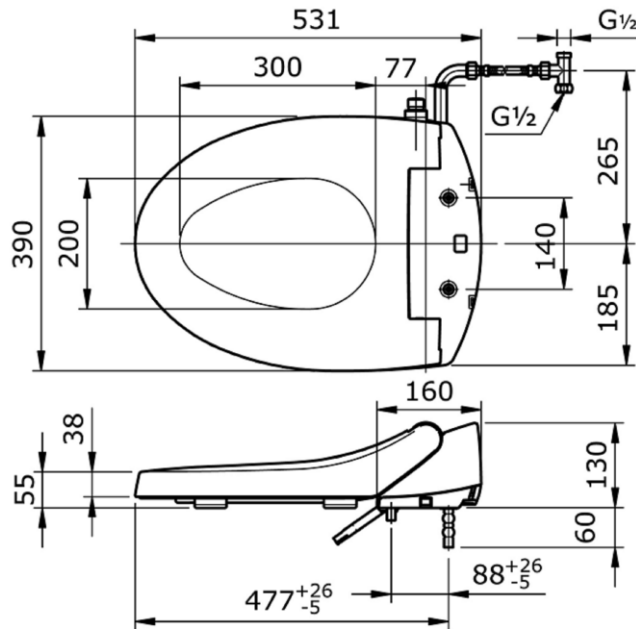

TOTO

TCW03SL

Eco-Washer With Long Elbow

TECHNICAL SPECIFICATION

Copyright © W. ATELIER PTE. LTD., All rights reserved.

All photos and specification in this brochure are only for illustration and do not necessarily represent the final standard specification. Manufacturer reserve the rights to make further improvements and changes, where appropriate during design development. Therefore, they shall not form part of an offer or contract.