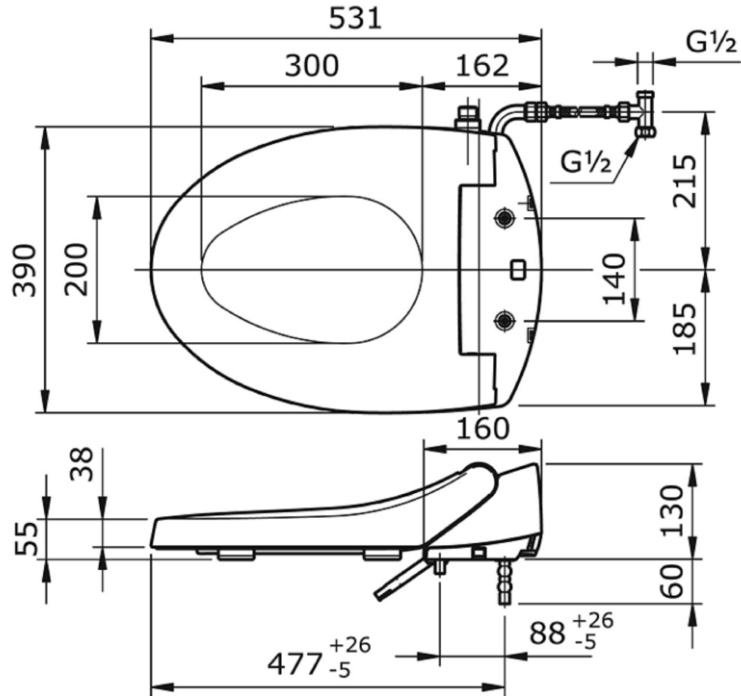

TECHNICAL SPECIFICATION

Copyright © W. ATELIER PTE. LTD., All rights reserved.

All photos and specification in this brochure are only for illustration and do not necessarily represent the final standard specification. Manufacturer reserve the rights to make further improvements and changes, where appropriate during design development. Therefore, they shall not form part of an offer or contract.