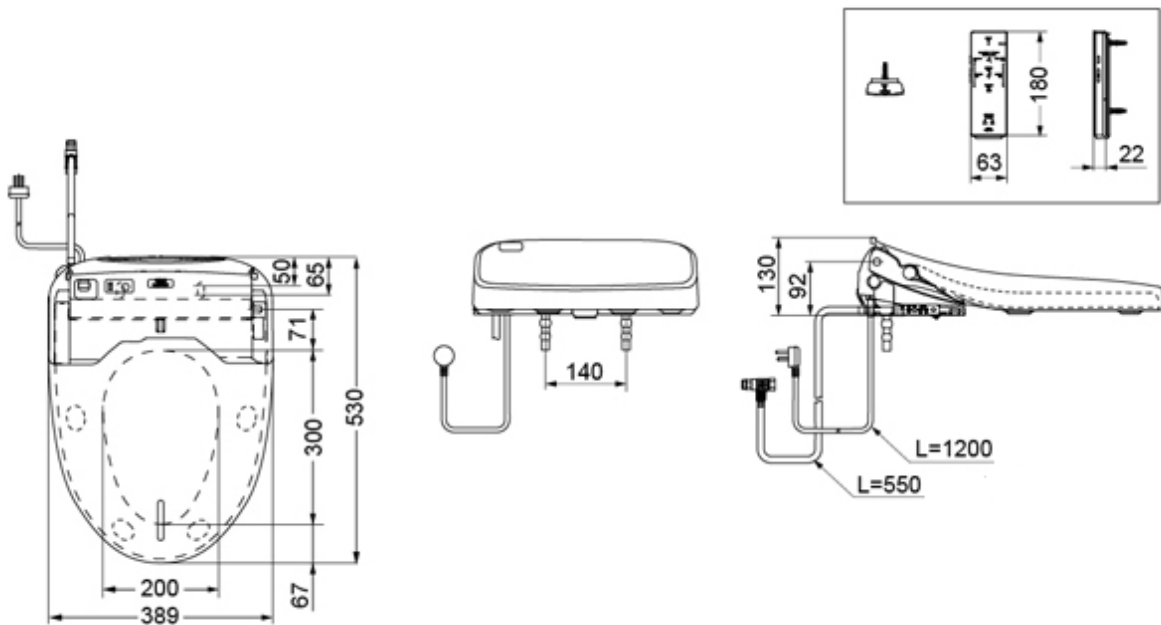

TECHNICAL SPECIFICATION

Copyright © W. ATELIER PTE. LTD., All rights reserved.

All photos and specification in this brochure are only for illustration and do not necessarily represent the final standard specification. Manufacturer reserve the rights to make further improvements and changes, where appropriate during design development. Therefore, they shall not form part of an offer or contract.