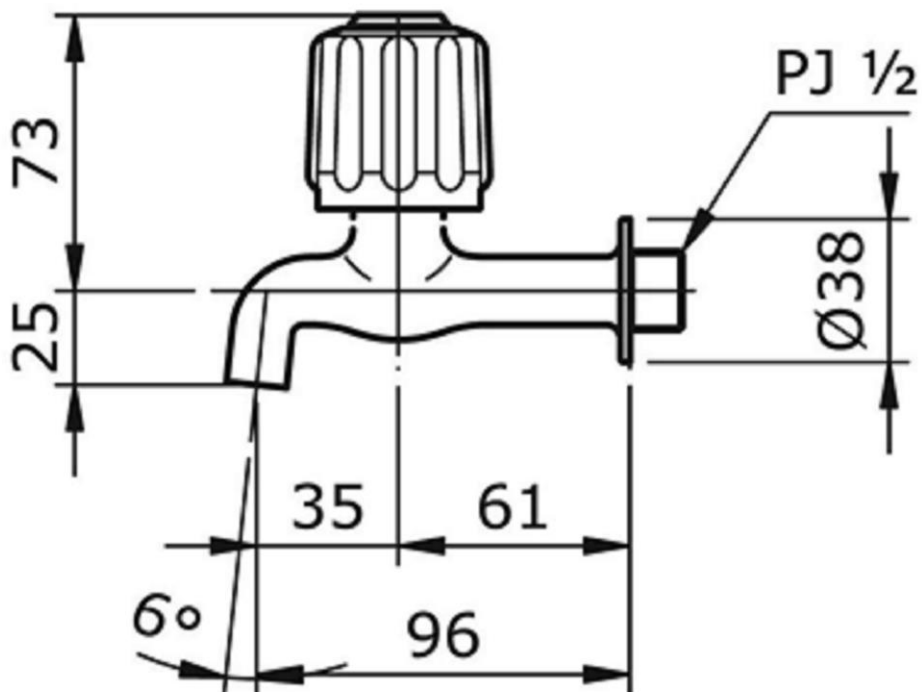

TOTO

T23B13V7NB

Min Water Pressure: 0.05 MPa
Max Water Pressure: 0.75 MPa

TECHNICAL SPECIFICATION

Copyright © W. ATELIER PTE. LTD., All rights reserved.

All photos and specification in this brochure are only for illustration and do not necessarily represent the final standard specification. Manufacturer reserve the rights to make further improvements and changes, where appropriate during design development. Therefore, they shall not form part of an offer or contract.