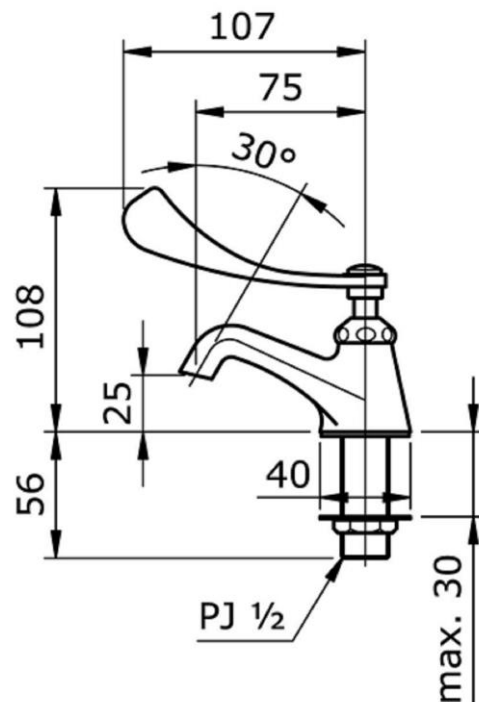

TOTO

T205QN

Min Water Pressure: 0.05 MPa
Max Water Pressure: 0.4 MPa
Flow Rate: 4 Lpm

TECHNICAL SPECIFICATION

Copyright © W. ATELIER PTE. LTD., All rights reserved.

All photos and specification in this brochure are only for illustration and do not necessarily represent the final standard specification. Manufacturer reserve the rights to make further improvements and changes, where appropriate during design development. Therefore, they shall not form part of an offer or contract.