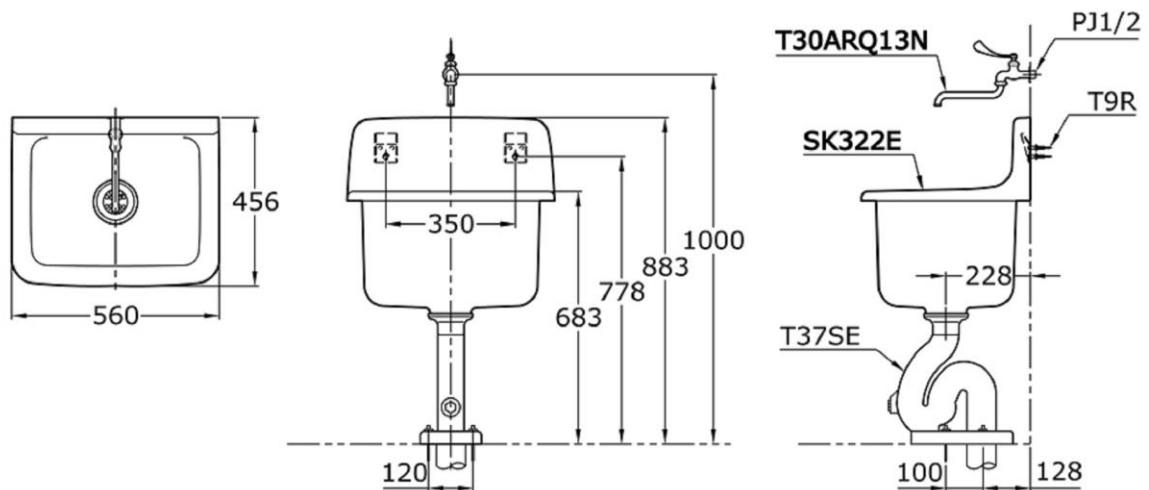

Copyright © W. ATELIER PTE. LTD., All rights reserved.

All photos and specification in this brochure are only for illustration and do not necessarily represent the final standard specification. Manufacturer reserve the rights to make further improvements and changes, where appropriate during design development. Therefore, they shall not form part of an offer or contract.