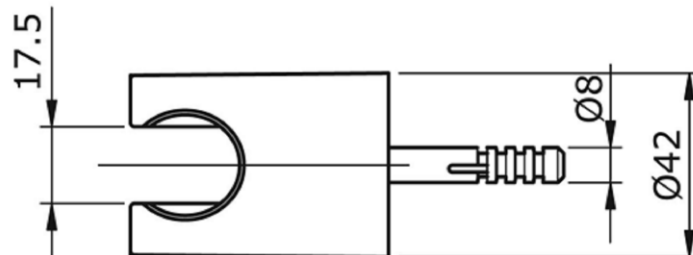

TOTO

S81016-2P

TECHNICAL SPECIFICATION

Copyright © W. ATELIER PTE. LTD., All rights reserved.

All photos and specification in this brochure are only for illustration and do not necessarily represent the final standard specification. Manufacturer reserve the rights to make further improvements and changes, where appropriate during design development. Therefore, they shall not form part of an offer or contract.