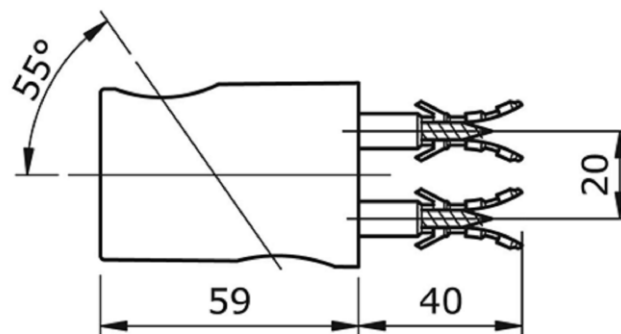

TOTO

S81016-2P

TECHNICAL SPECIFICATION

Copyright © W. ATELIER PTE. LTD., All rights reserved.

All photos and specification in this brochure are only for illustration and do not necessarily represent the final standard specification. Manufacturer reserve the rights to make further improvements and changes, where appropriate during design development. Therefore, they shall not form part of an offer or contract.