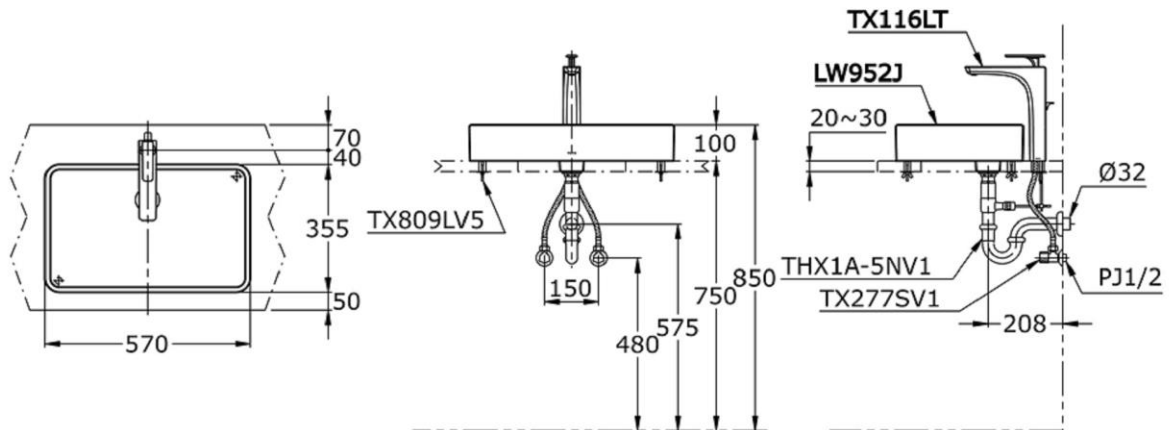

TOTO

LW952J

Height: 109 mm
Width: 570 mm
Depth: 355 mm

TECHNICAL SPECIFICATION

Copyright © W. ATELIER PTE. LTD., All rights reserved.

All photos and specification in this brochure are only for illustration and do not necessarily represent the final standard specification. Manufacturer reserve the rights to make further improvements and changes, where appropriate during design development. Therefore, they shall not form part of an offer or contract.