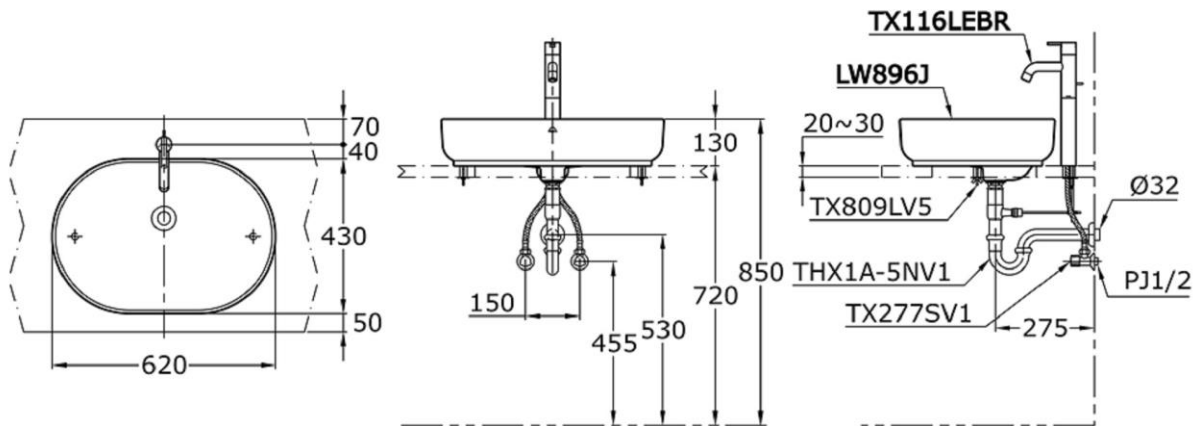

TOTO

LW896J

Height: 130 mm
Width: 620 mm
Depth: 430 mm

TECHNICAL SPECIFICATION

Copyright © W. ATELIER PTE. LTD., All rights reserved.

All photos and specification in this brochure are only for illustration and do not necessarily represent the final standard specification. Manufacturer reserve the rights to make further improvements and changes, where appropriate during design development. Therefore, they shall not form part of an offer or contract.