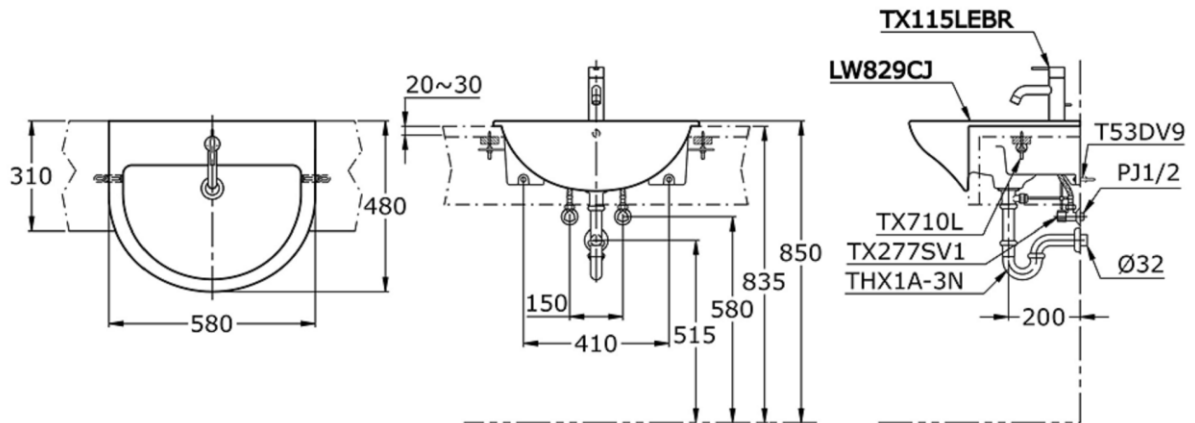

TOTO

LW829CJ

Width: 580 mm
Depth: 480 mm

TECHNICAL SPECIFICATION

Copyright © W. ATELIER PTE. LTD., All rights reserved.

All photos and specification in this brochure are only for illustration and do not necessarily represent the final standard specification. Manufacturer reserve the rights to make further improvements and changes, where appropriate during design development. Therefore, they shall not form part of an offer or contract.