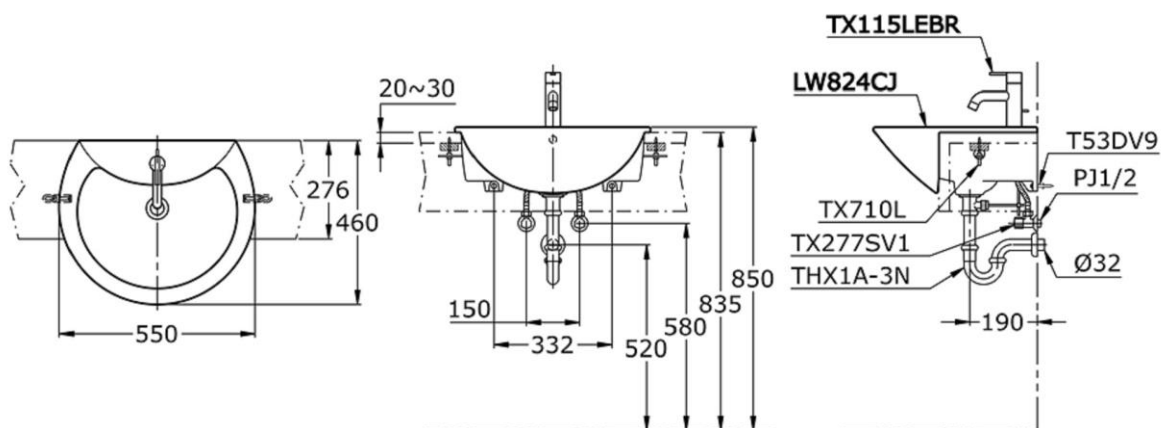

TOTO

LW824CJ

Width: 550 mm
Depth: 460 mm

TECHNICAL SPECIFICATION

Copyright © W. ATELIER PTE. LTD., All rights reserved.

All photos and specification in this brochure are only for illustration and do not necessarily represent the final standard specification. Manufacturer reserve the rights to make further improvements and changes, where appropriate during design development. Therefore, they shall not form part of an offer or contract.