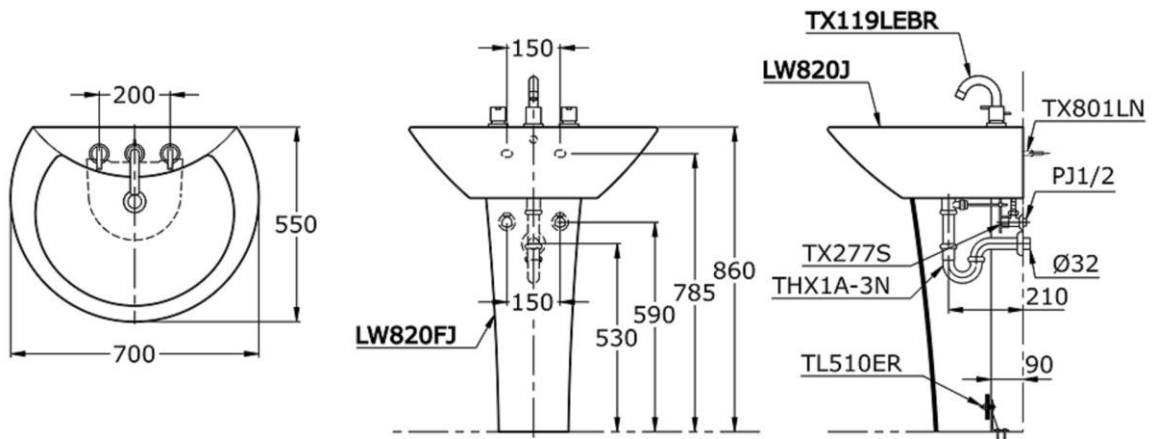

TOTO

LW820J/LW820FJ

Width: 700 mm
Depth: 550 mm

TECHNICAL SPECIFICATION

Copyright © W. ATELIER PTE. LTD., All rights reserved.

All photos and specification in this brochure are only for illustration and do not necessarily represent the final standard specification. Manufacturer reserve the rights to make further improvements and changes, where appropriate during design development. Therefore, they shall not form part of an offer or contract.