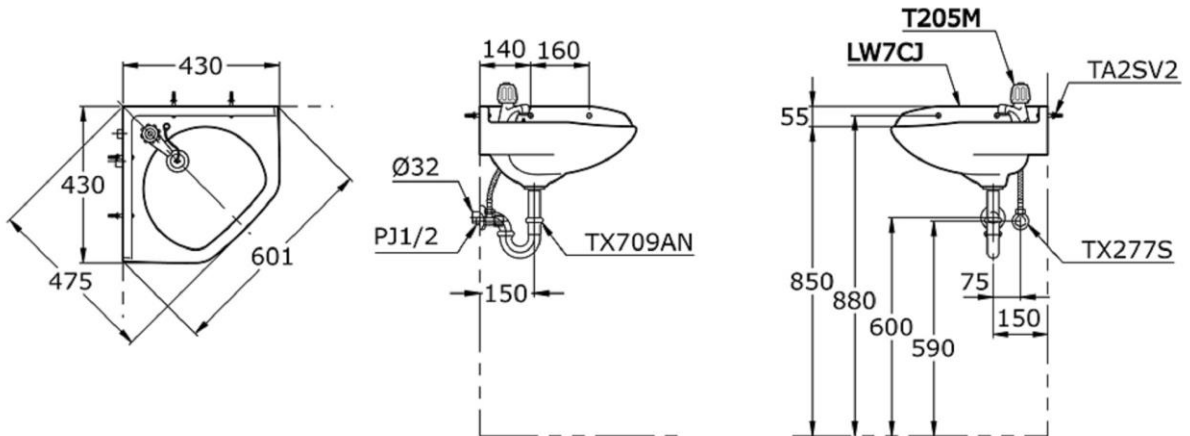

TOTO

LW7CJ

Width: 660 mm
Depth: 475 mm

TECHNICAL SPECIFICATION

Copyright © W. ATELIER PTE. LTD., All rights reserved.

All photos and specification in this brochure are only for illustration and do not necessarily represent the final standard specification. Manufacturer reserve the rights to make further improvements and changes, where appropriate during design development. Therefore, they shall not form part of an offer or contract.