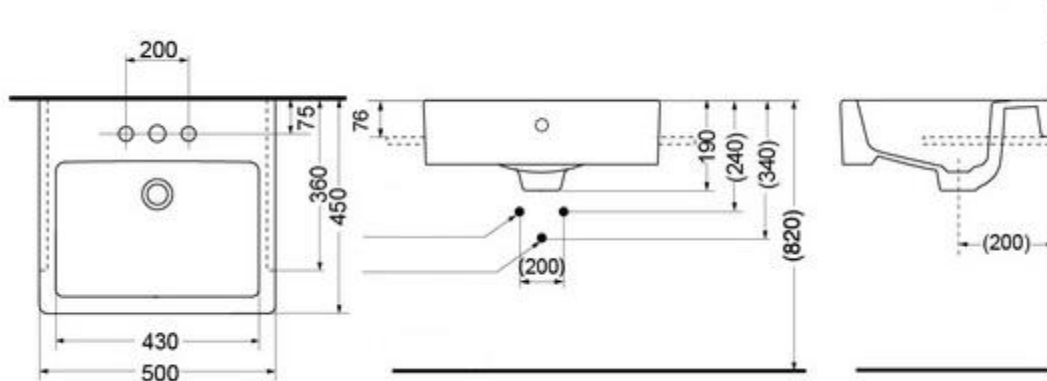

TOTO

LW717RCB

Width: 500 mm
Depth: 450 mm

TECHNICAL SPECIFICATION

Copyright © W. ATELIER PTE. LTD., All rights reserved.

All photos and specification in this brochure are only for illustration and do not necessarily represent the final standard specification. Manufacturer reserve the rights to make further improvements and changes, where appropriate during design development. Therefore, they shall not form part of an offer or contract.