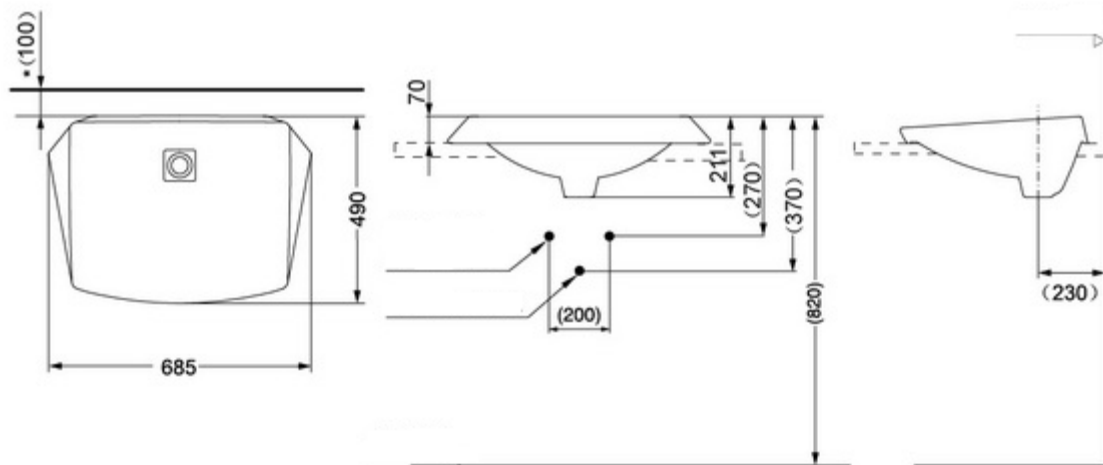

TOTO

LW682B

Width: 685 mm
Depth: 490 mm

TECHNICAL SPECIFICATION

Copyright © W. ATELIER PTE. LTD., All rights reserved.

All photos and specification in this brochure are only for illustration and do not necessarily represent the final standard specification. Manufacturer reserve the rights to make further improvements and changes, where appropriate during design development. Therefore, they shall not form part of an offer or contract.