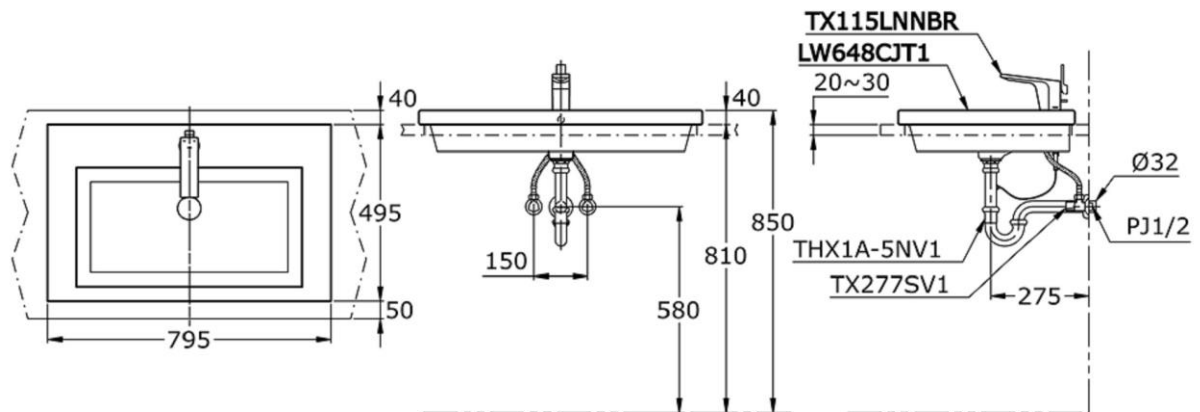

TOTO

LW648CJT1

Width: 795 mm
Depth: 495 mm

TECHNICAL SPECIFICATION

Copyright © W. ATELIER PTE. LTD., All rights reserved.

All photos and specification in this brochure are only for illustration and do not necessarily represent the final standard specification. Manufacturer reserve the rights to make further improvements and changes, where appropriate during design development. Therefore, they shall not form part of an offer or contract.