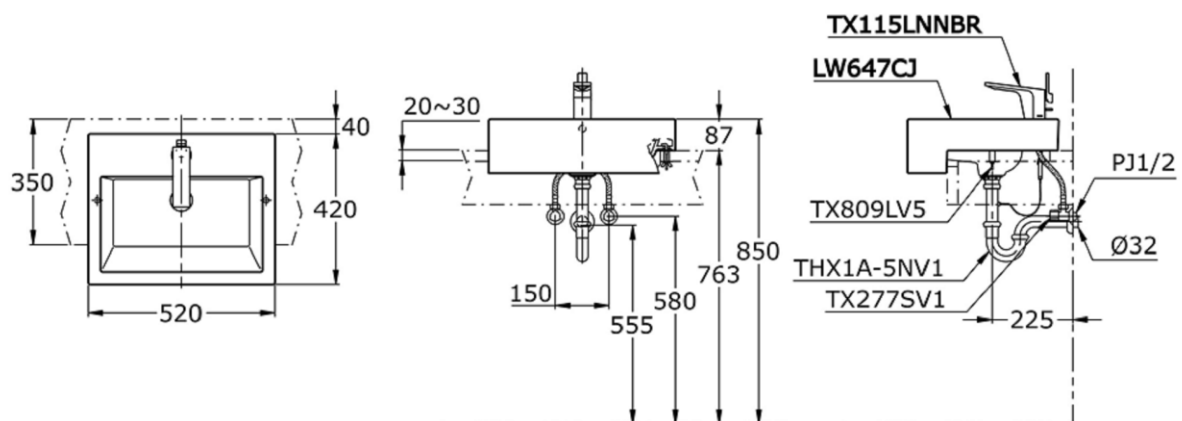

TOTO

LW647CJ

Height: 87 mm
Width: 520 mm
Depth: 420 mm

TECHNICAL SPECIFICATION

Copyright © W. ATELIER PTE. LTD., All rights reserved.

All photos and specification in this brochure are only for illustration and do not necessarily represent the final standard specification. Manufacturer reserve the rights to make further improvements and changes, where appropriate during design development. Therefore, they shall not form part of an offer or contract.