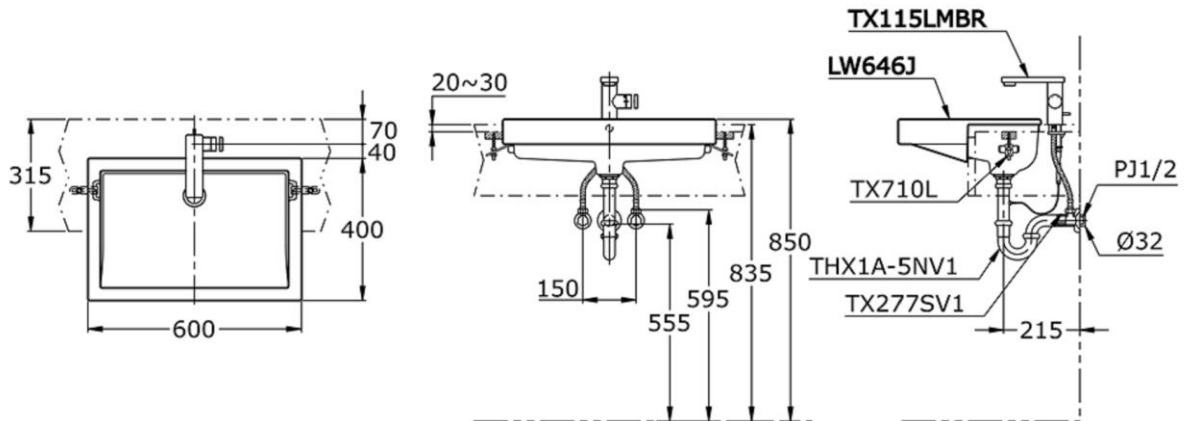

TOTO

LW646J

Width: 600 mm
Depth: 400 mm

TECHNICAL SPECIFICATION

Copyright © W. ATELIER PTE. LTD., All rights reserved.

All photos and specification in this brochure are only for illustration and do not necessarily represent the final standard specification. Manufacturer reserve the rights to make further improvements and changes, where appropriate during design development. Therefore, they shall not form part of an offer or contract.