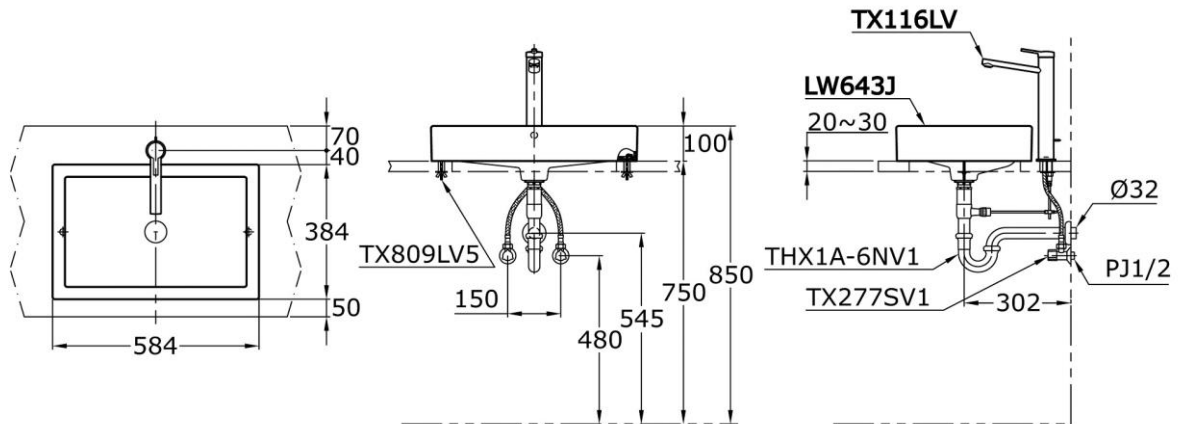

TOTO

LW643J

Height: 100 mm
Width: 584 mm
Depth: 384 mm

TECHNICAL SPECIFICATION

Copyright © W. ATELIER PTE. LTD., All rights reserved.

All photos and specification in this brochure are only for illustration and do not necessarily represent the final standard specification. Manufacturer reserve the rights to make further improvements and changes, where appropriate during design development. Therefore, they shall not form part of an offer or contract.