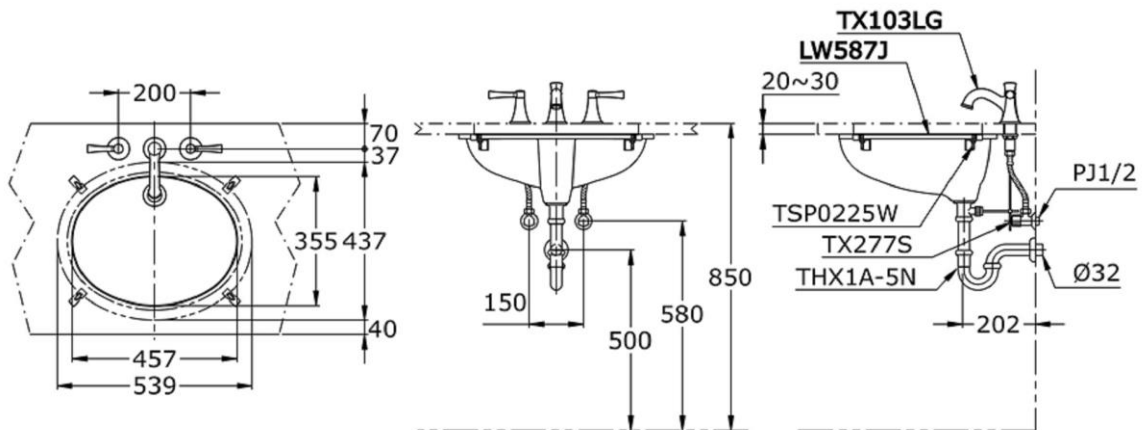

TOTO

LW587J

Width: 457 mm
Depth: 355 mm

TECHNICAL SPECIFICATION

Copyright © W. ATELIER PTE. LTD., All rights reserved.

All photos and specification in this brochure are only for illustration and do not necessarily represent the final standard specification. Manufacturer reserve the rights to make further improvements and changes, where appropriate during design development. Therefore, they shall not form part of an offer or contract.