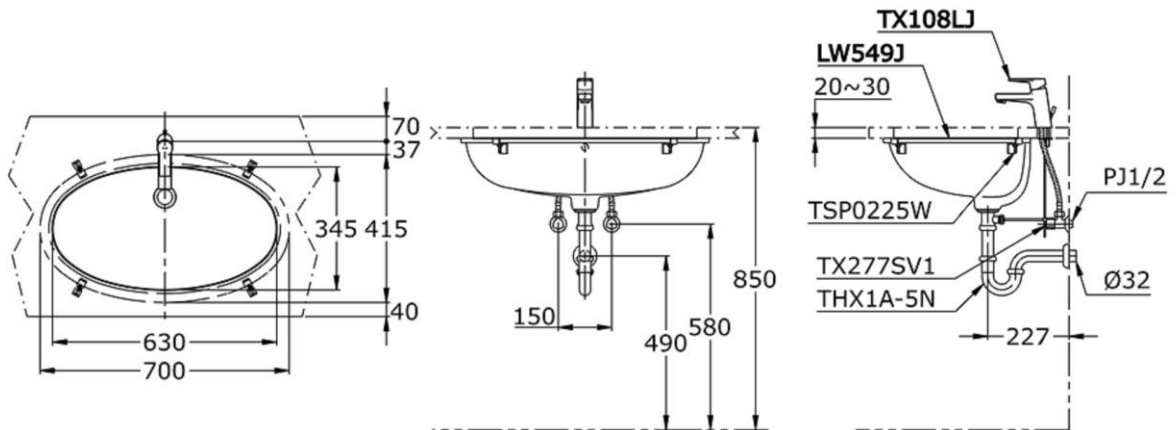

Copyright © W. ATELIER PTE. LTD., All rights reserved.

All photos and specification in this brochure are only for illustration and do not necessarily represent the final standard specification. Manufacturer reserve the rights to make further improvements and changes, where appropriate during design development. Therefore, they shall not form part of an offer or contract.