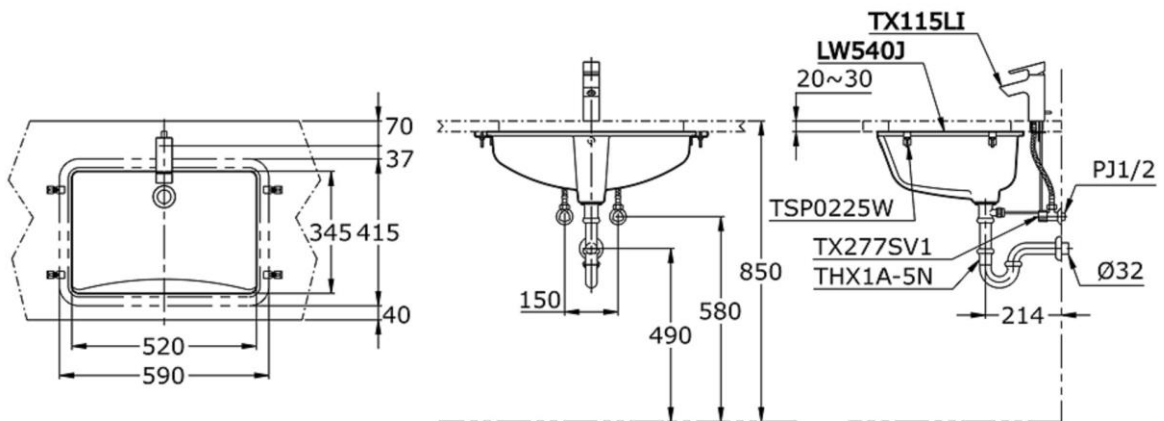

TOTO

LW540J

Width: 520 mm
Depth: 345 mm

TECHNICAL SPECIFICATION

Copyright © W. ATELIER PTE. LTD., All rights reserved.

All photos and specification in this brochure are only for illustration and do not necessarily represent the final standard specification. Manufacturer reserve the rights to make further improvements and changes, where appropriate during design development. Therefore, they shall not form part of an offer or contract.