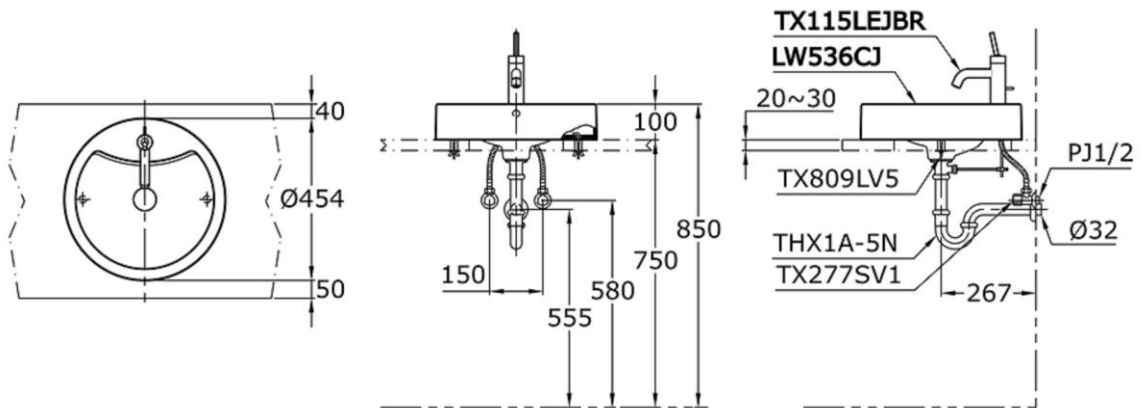

TOTO

LW536CJ

Height: 100 mm
Diameter: 454 mm

TECHNICAL SPECIFICATION

Copyright © W. ATELIER PTE. LTD., All rights reserved.

All photos and specification in this brochure are only for illustration and do not necessarily represent the final standard specification. Manufacturer reserve the rights to make further improvements and changes, where appropriate during design development. Therefore, they shall not form part of an offer or contract.