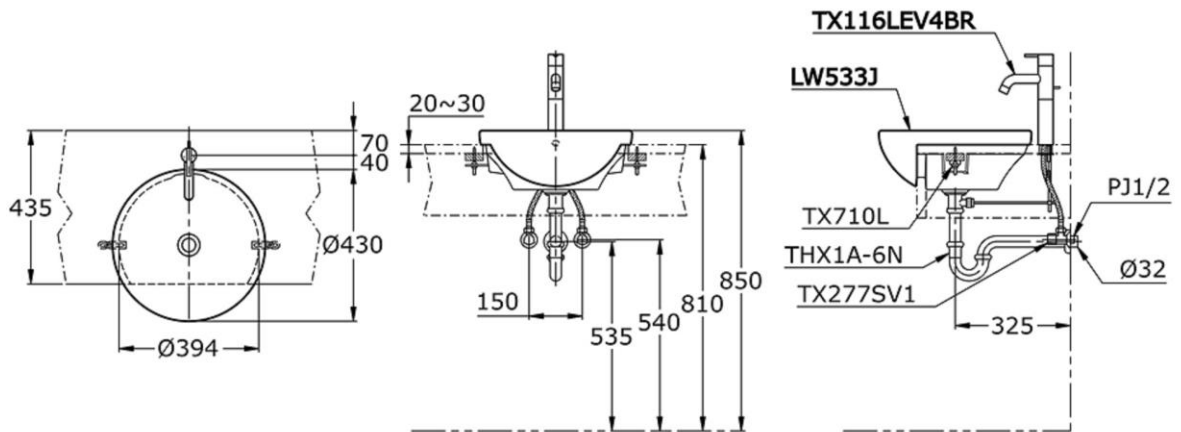

Copyright © W. ATELIER PTE. LTD., All rights reserved.

All photos and specification in this brochure are only for illustration and do not necessarily represent the final standard specification. Manufacturer reserve the rights to make further improvements and changes, where appropriate during design development. Therefore, they shall not form part of an offer or contract.