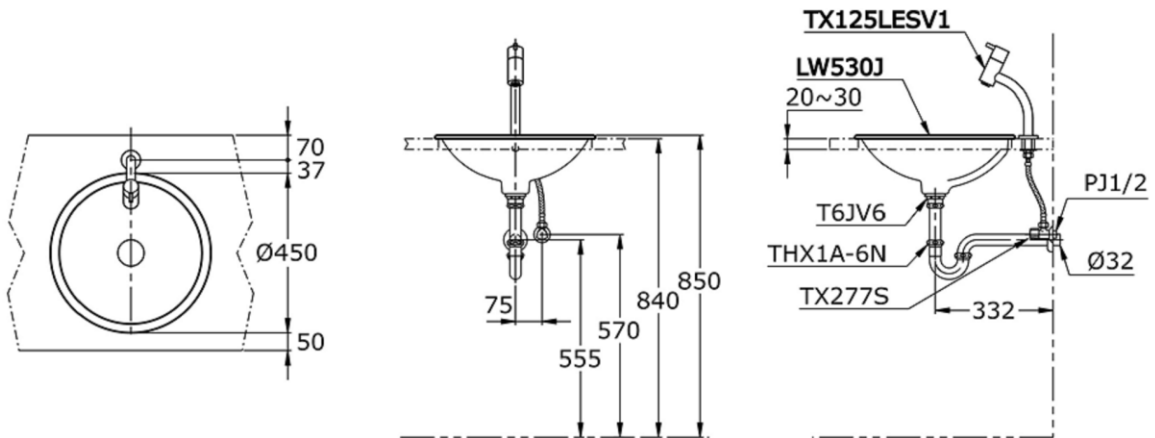

TOTO

LW530J

Diameter: 450 mm

TECHNICAL SPECIFICATION

Copyright © W. ATELIER PTE. LTD., All rights reserved.

All photos and specification in this brochure are only for illustration and do not necessarily represent the final standard specification. Manufacturer reserve the rights to make further improvements and changes, where appropriate during design development. Therefore, they shall not form part of an offer or contract.