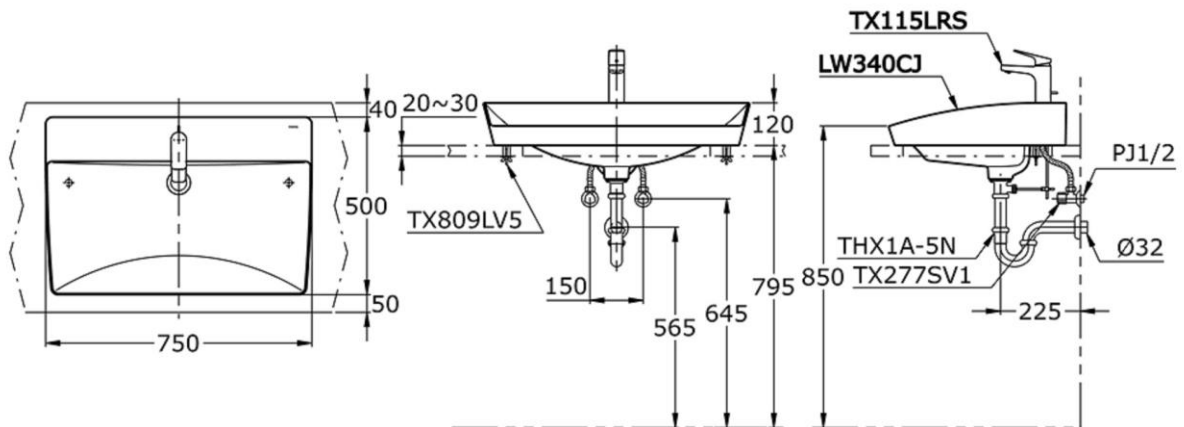

TECHNICAL SPECIFICATION

Copyright © W. ATELIER PTE. LTD., All rights reserved.

All photos and specification in this brochure are only for illustration and do not necessarily represent the final standard specification. Manufacturer reserve the rights to make further improvements and changes, where appropriate during design development. Therefore, they shall not form part of an offer or contract.