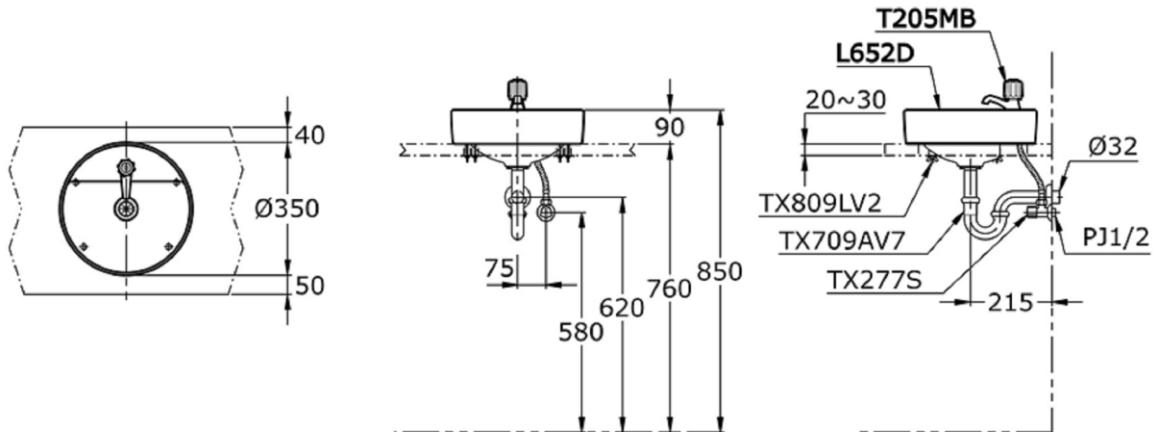

TOTO

L652D

Height: 90 mm
Diameter: 350 mm

TECHNICAL SPECIFICATION

Copyright © W. ATELIER PTE. LTD., All rights reserved.

All photos and specification in this brochure are only for illustration and do not necessarily represent the final standard specification. Manufacturer reserve the rights to make further improvements and changes, where appropriate during design development. Therefore, they shall not form part of an offer or contract.