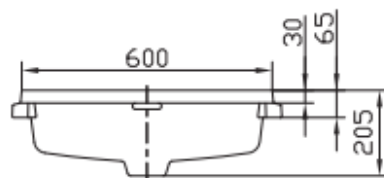

TOTO

L620K

Height: 205 mm
Width: 646 mm
Depth: 421 mm

TECHNICAL SPECIFICATION

Copyright © W. ATELIER PTE. LTD., All rights reserved.

All photos and specification in this brochure are only for illustration and do not necessarily represent the final standard specification. Manufacturer reserve the rights to make further improvements and changes, where appropriate during design development. Therefore, they shall not form part of an offer or contract.