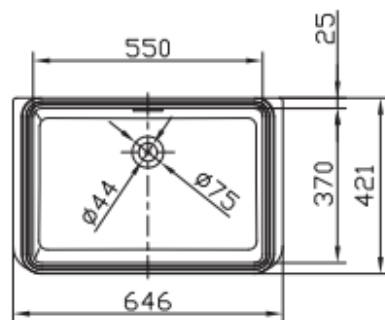

TOTO

L620K

Height: 205 mm
Width: 646 mm
Depth: 421 mm

TECHNICAL SPECIFICATION

Copyright © W. ATELIER PTE. LTD., All rights reserved.

All photos and specification in this brochure are only for illustration and do not necessarily represent the final standard specification. Manufacturer reserve the rights to make further improvements and changes, where appropriate during design development. Therefore, they shall not form part of an offer or contract.