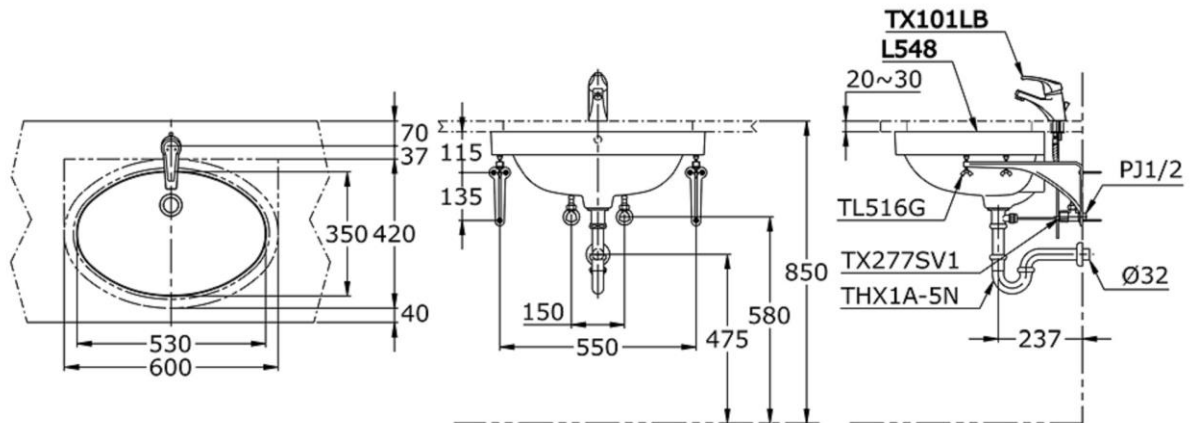

TOTO

L548

Width: 530 mm
Depth: 350 mm

TECHNICAL SPECIFICATION

Copyright © W. ATELIER PTE. LTD., All rights reserved.

All photos and specification in this brochure are only for illustration and do not necessarily represent the final standard specification. Manufacturer reserve the rights to make further improvements and changes, where appropriate during design development. Therefore, they shall not form part of an offer or contract.